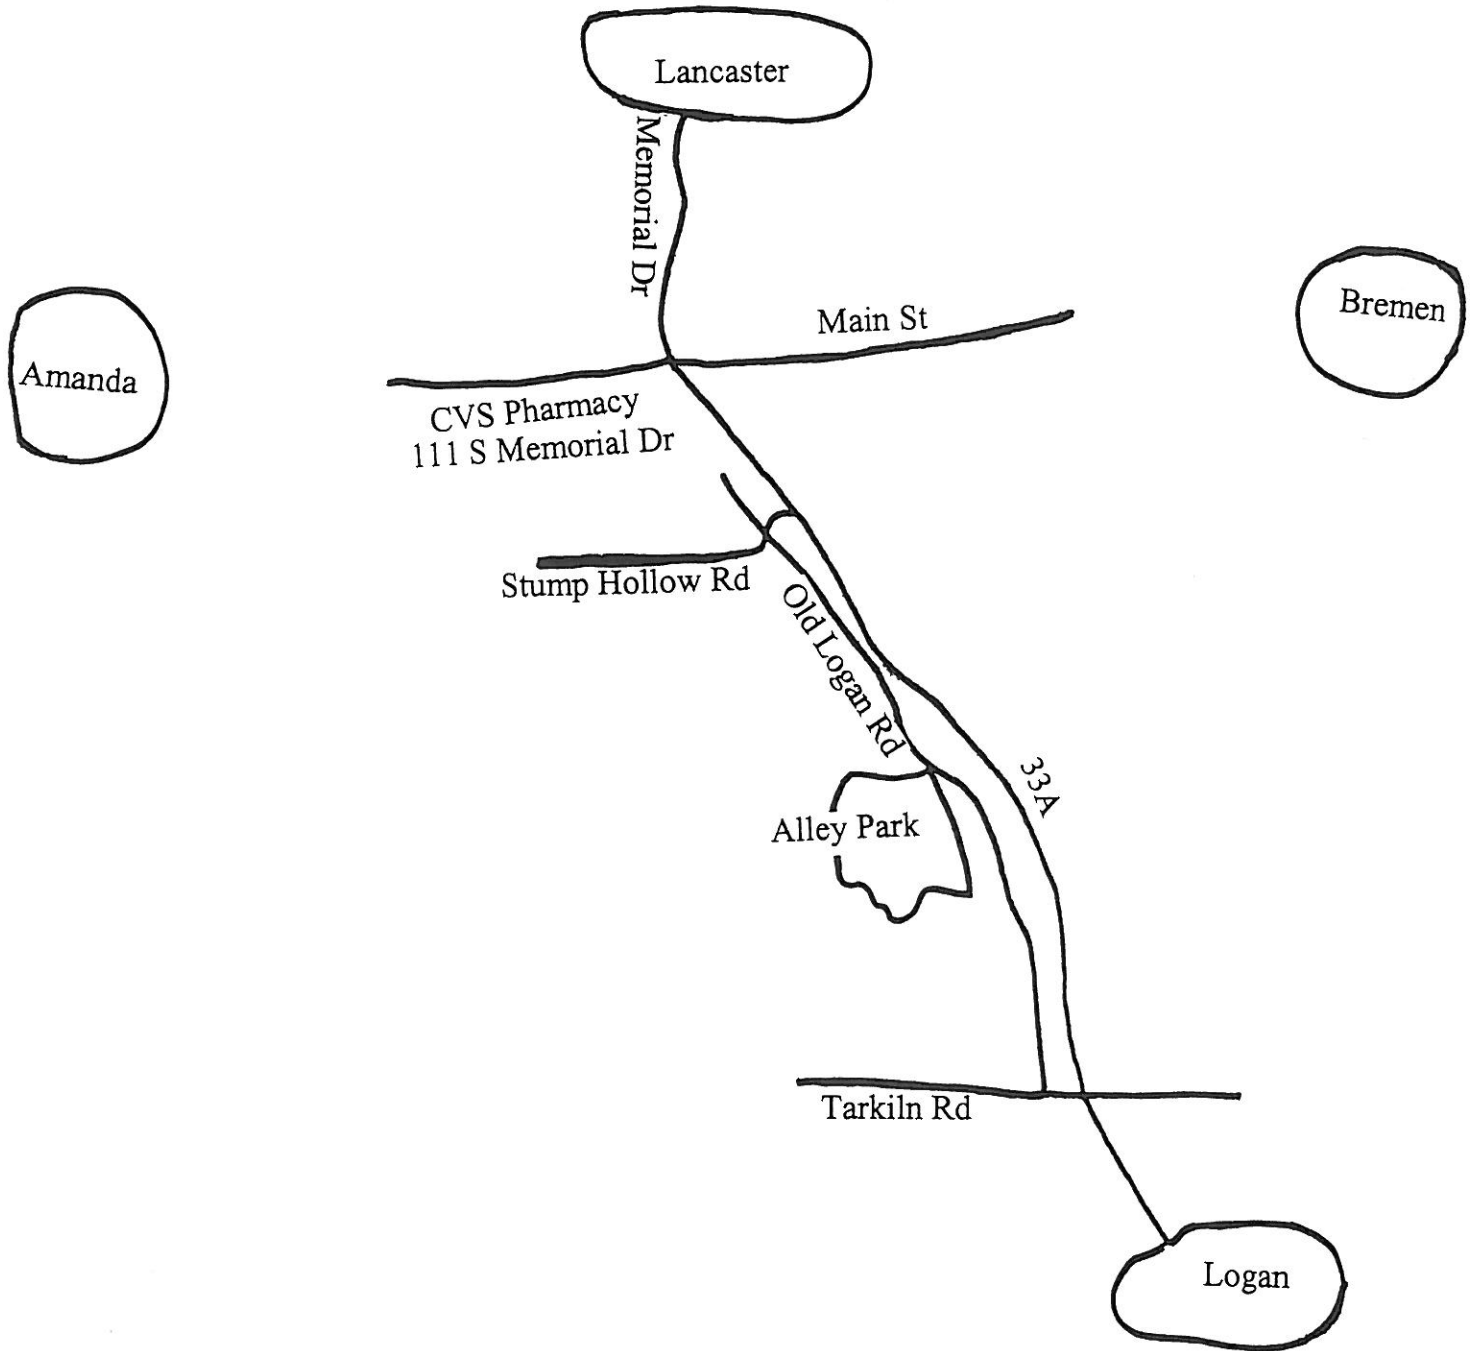

Directions and Map to Alley Park

Driving directions to 2805 Old Logan Rd SE, Lancaster, OH 43130

3.0 mi – about 5 mins

 111 S Memorial Dr
Lancaster, OH 43130

- | | |
|---|--|
| 1. Head south on S Memorial Dr toward W Chestnut St |  1.4 mi |
| 2. Continue on Logan Lancaster Rd SE |  0.9 mi |
| 3. Turn right at Stump Hollow Rd SE | 144 ft |
| 4. Turn left at Old Logan Rd SE
Destination will be on the right | 0.7 mi |

 2805 Old Logan Rd SE, Lancaster, OH 43130